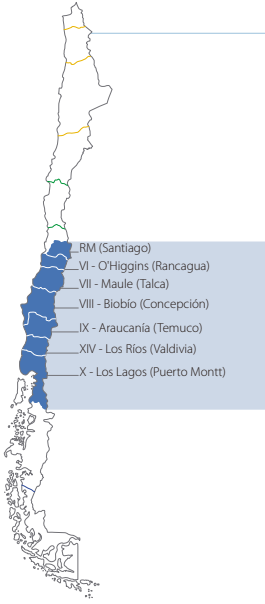

Main production regions
Regiones productivas