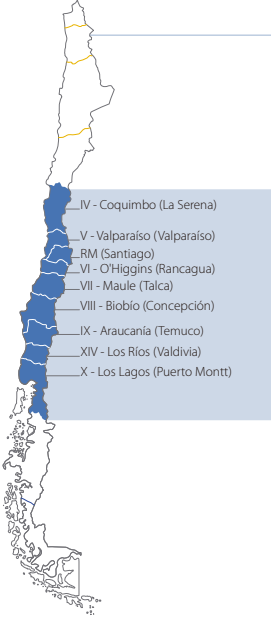

Main production regions
Regiones productivas

Blueberries

Blueberries / Arándanos

Blueberries
Arándanos

Availability Chart / Tabla de Disponibilidad

Variety Variedad	Jan Ene	Feb Feb	Mar Mar	Apr Abr	May May	Jun Jun	Jul Jul	Aug Ago	Sep Sep	Oct Oct	Nov Nov	Dec Dic
Blueberries												

Need Blueberries from Chile?